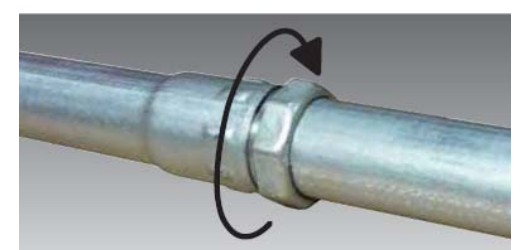

Please Call Rouzer For A Recommended Stock

Ultra GLIDER™ Cable Pulling Lubrication System

The Greenlee UG5 Ultra GLIDER™ is the "new way" to effectively apply cable lube during cable installation. The Ultra GLIDER™ has several advantages over the manual method used by most contractors today. The UG5 saves labor time—in many cases one person can be eliminated during the job because the same person who controls the feeding of the cable can also control the cable lube application. Cable pulling force is reduced by up to 50% because the lube is applied consistently. It also saves lube cost because it applies lube consistently in a controlled manner .

"Doesn't break if it tips over. You can't use halogen lights too long before someone backs into it or trips on the cord and then the bulb and glass break."

BRK SC9120 Series

SC9120B - 120V AC/DC Smoke & CO Combo Alarm

Combination alarms save time and money on installation

Kwik-Fit® Compression EMT - EC&M Category Winner for Product Of The Year

Increase your competitive edge with Kwik-Fit Compression® EMT, the steel EMT that reduces installation time by 50% or more. An ECM Product of the Year 2008 Category Winner. Kwik-Fit Compression EMT features an integrated steel compression coupling, eliminating the need to purchase and store separate couplings. Just insert the plain end into the Kwik-Fit® coupling end and tighten the gland nut. Two simple steps, and your connection is done. The interior of Kwik-Fit Compression EMT is coated with Allied's E-Z Pull® coating, making wire-pulling easier and faster, with lower coefficient of static friction. Make sure your next project has an unfair advantage with Kwik-Fit Compression EMT, part of the Kwik-Fit family of products. Kwik-Fit Compression EMT is UL Listed, patent pending, and available in sizes 2 1/2" through 4".